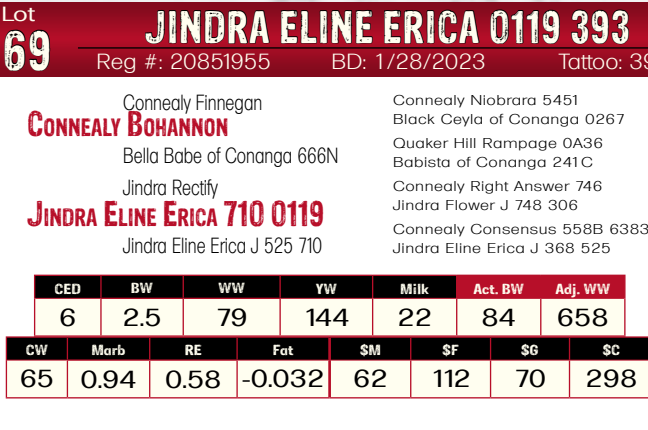

Lot 169

Lot 168

Lot 171 **JINDRA BLACKBIRD LASSY 3103**
Reg #: 20851930 BD: 1/30/2023 Tattoo: 3103

Hoover No Doubt
JINDRA ASSURANCE
Jindra Blackbird Lassy 1111
Connealy Guinness
JINDRA BLACKBIRD LASSY 5126
Jindra Miss Specialty J 018

Mogck Bullseye
Miss Blackcap Ellston J2
Connealy Impression
Jindras Enchantress J 102
Connealy Dublin 8223
Panda of Conanga 3609
G T Shear Force
N J Miss Specialty J 9257

CED	BW	WW	YW	Milk	Act. BW	Adj. WW	
-1	3.9	79	138	26	80	686	
CW	Marb	RE	Fat	SM	SF	SG	SC
67	1.20	0.62	0.070	72	110	76	313